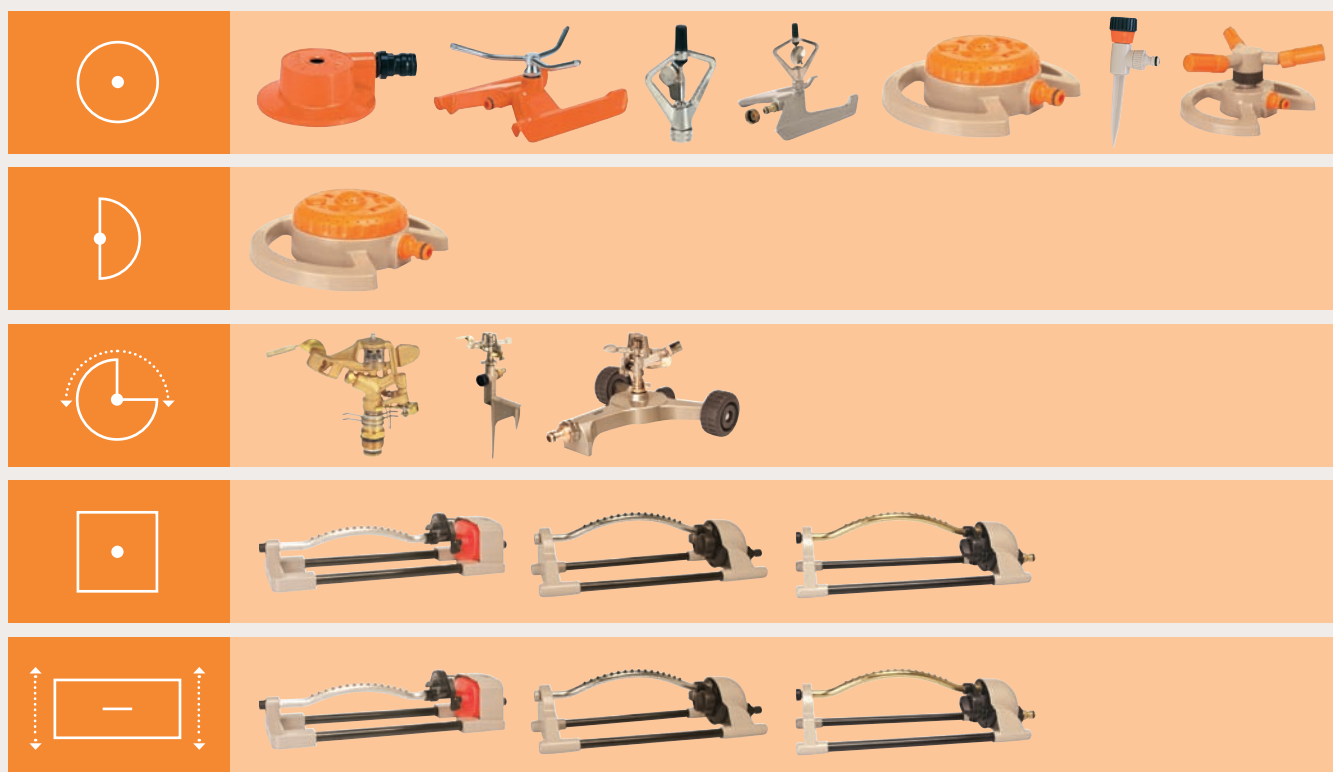

Sprinklers

Neta offers a variety of options for sprinkler purchasers:

- Metal or plastic
- A contemporary range of colours to suit any garden
- Built-in or separate base
- Base style – wheels, spike or high legs
- Diverse range of coverage areas
- Pattern – round, fan, adjustable round, rectangular or adjustable rectangular
- Adjustable pattern versus a fixed pattern

Check out the pattern selection guide below for easy selection of garden sprinklers.