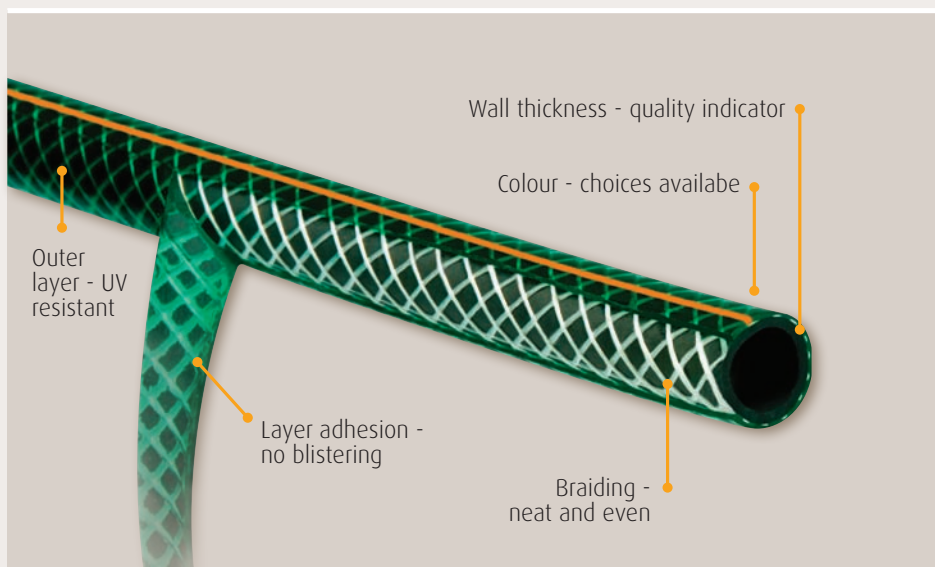

The Neta range has been designed with the Australian gardener in mind and is guaranteed for Australian conditions. The Neta No Break guarantees are clearly identified on each product pack and range from five to 30 years - depending on the individual product. As a general rule of thumb, Neta's plastic UV stabilised fittings, sprinklers, nozzles, guns and wands come with a guarantee of five years. All brass hose fittings come with a range of 20 years and the Neta hose range No Break guarantees vary from 6 to 30 years.

Garden Hose

Hot Tips

- When you get your new hose home, lay it out in the sun for about half an hour to straighten it out.
- To ensure a long and trouble free life, store your hose in the shade and on a hose reel.
- When choosing a hose, consider whether it will reach the areas you need to water. The longer the hose, the more likely it is to tangle.

What makes a neta hose stronger and more durable?

This starts right at the point of manufacture with the use of high quality raw materials. Its basic structure, which comprises an inner tube, a woven casing and an outer tube, also determines its quality. The thicker the tube, the stronger the hose will be and the more it will resist kinking. Strong polyester yarn, neatly and evenly braided, reinforces your neta hose, allowing it to withstand high water pressure. The outer layer has high UV resistance to withstand the harsh Australian sun.