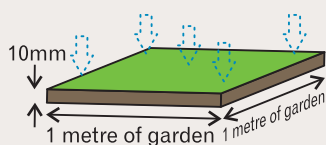

Area	1m²	2m²	5m²	10m²	20m²
Litres	10	20	50	100	200

A comprehensive range of hoses and adaptors are available to connect to existing rainwater piping.