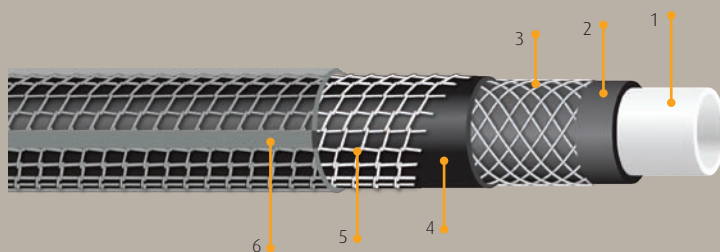

1. The inner layer is moulded using high quality white PVC.
2. Second layer of high quality flexible black PVC.
3. Reinforced **braided** polyester layer.
4. Middle Layer of high quality flexible black PVC.
5. Reinforced **knitted** polyester layer.
6. Soft touch metallised transparent grey layer with soft finish.